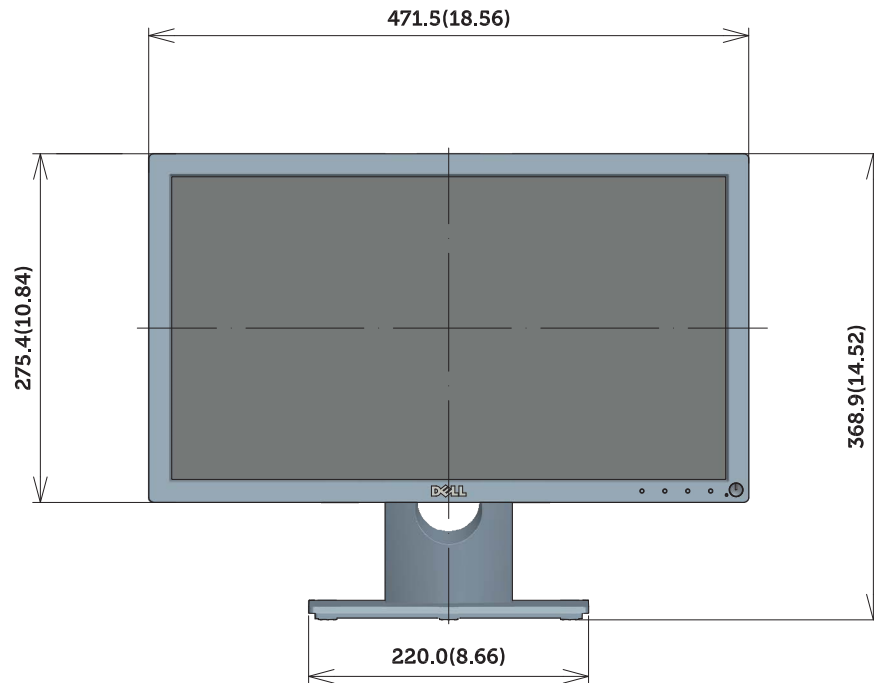

SE1918HV Outline Dimension

Unit : mm(inch)
Dimension : Nominal
Drawing : Not to scale

SE2018HV/SE2018HR Outline Dimension

Unit : mm(inch)
 Dimension : Nominal
 Drawing : Not to scale

SE2218HV Outline Dimension

Unit : mm(inch)
 Dimension : Nominal
 Drawing : Not to scale