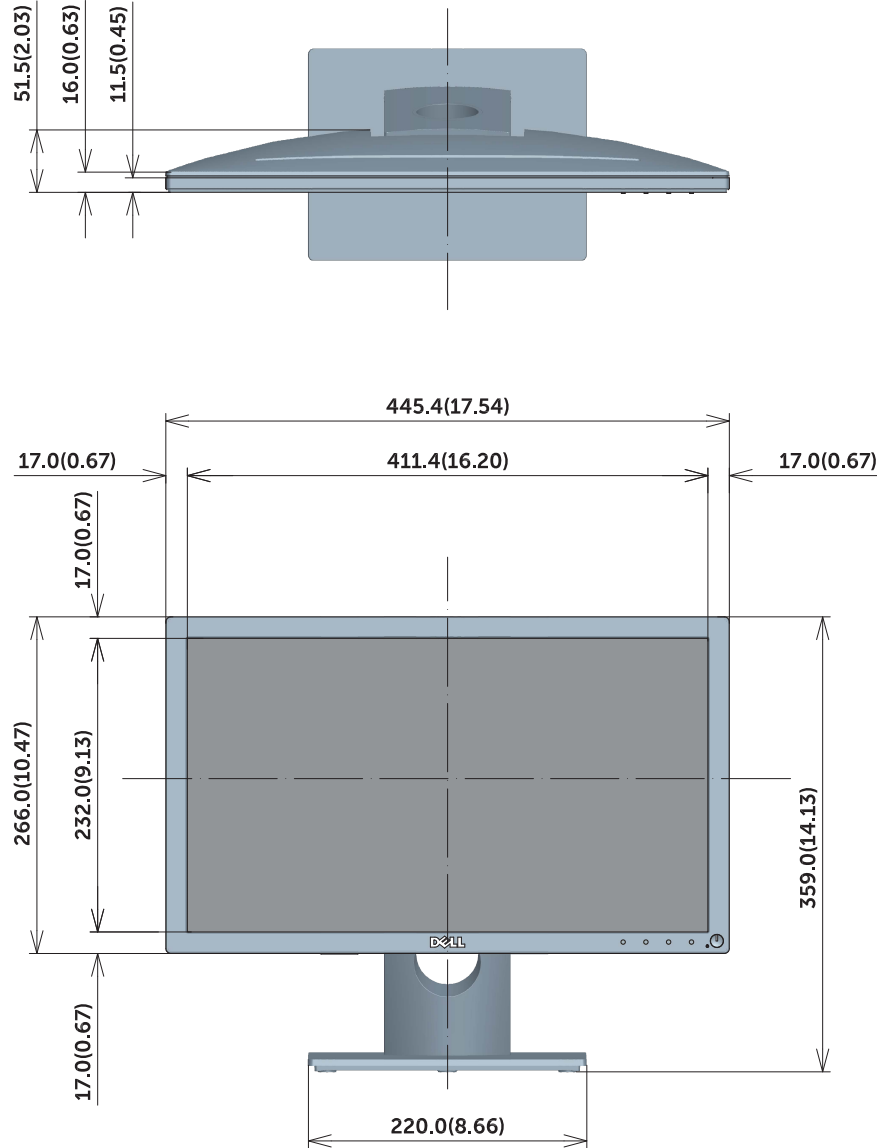

SE1918HV Outline Dimension

Unit : mm(inch)
Dimension : Nominal
Drawing : Not to scale

SE2018HV/SE2018HR Outline Dimension

Unit : mm(inch)
 Dimension : Nominal
 Drawing : Not to scale

SE2218HV Outline Dimension

Unit : mm(inch)
 Dimension : Nominal
 Drawing : Not to scale