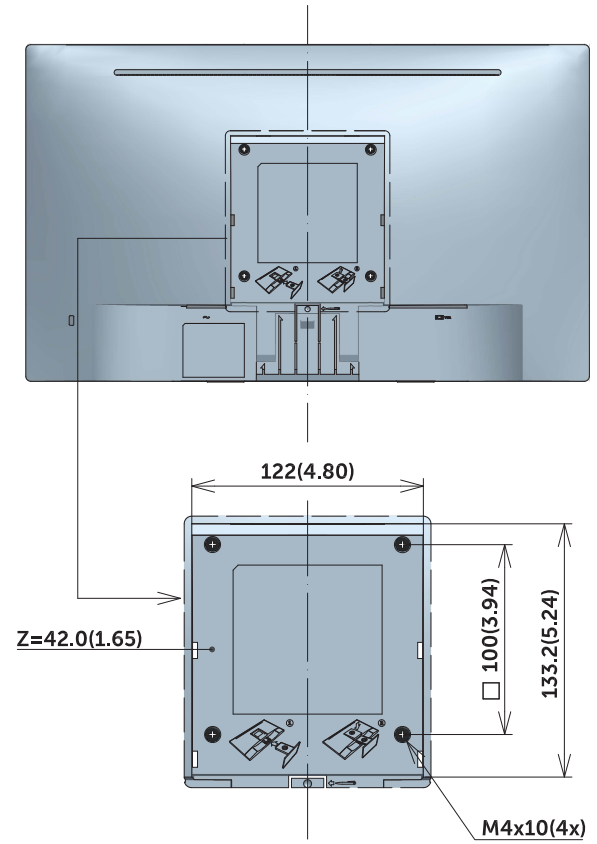

SE1918HV Outline Dimension

Unit : mm(inch)
Dimension : Nominal
Drawing : Not to scale

SE2018HV/SE2018HR Outline Dimension

Unit : mm(inch)
 Dimension : Nominal
 Drawing : Not to scale

SE2218HV Outline Dimension

Unit : mm(inch)
 Dimension : Nominal
 Drawing : Not to scale