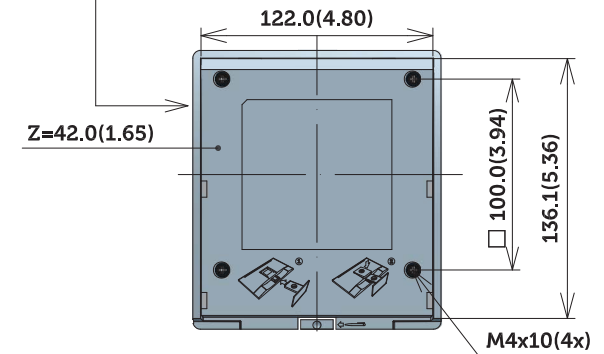

SE1918HV Outline Dimension

Unit : mm(inch)
Dimension : Nominal
Drawing : Not to scale

SE2018HV/SE2018HR Outline Dimension

Unit : mm(inch)
 Dimension : Nominal
 Drawing : Not to scale

SE2218HV Outline Dimension

Unit : mm(inch)
 Dimension : Nominal
 Drawing : Not to scale